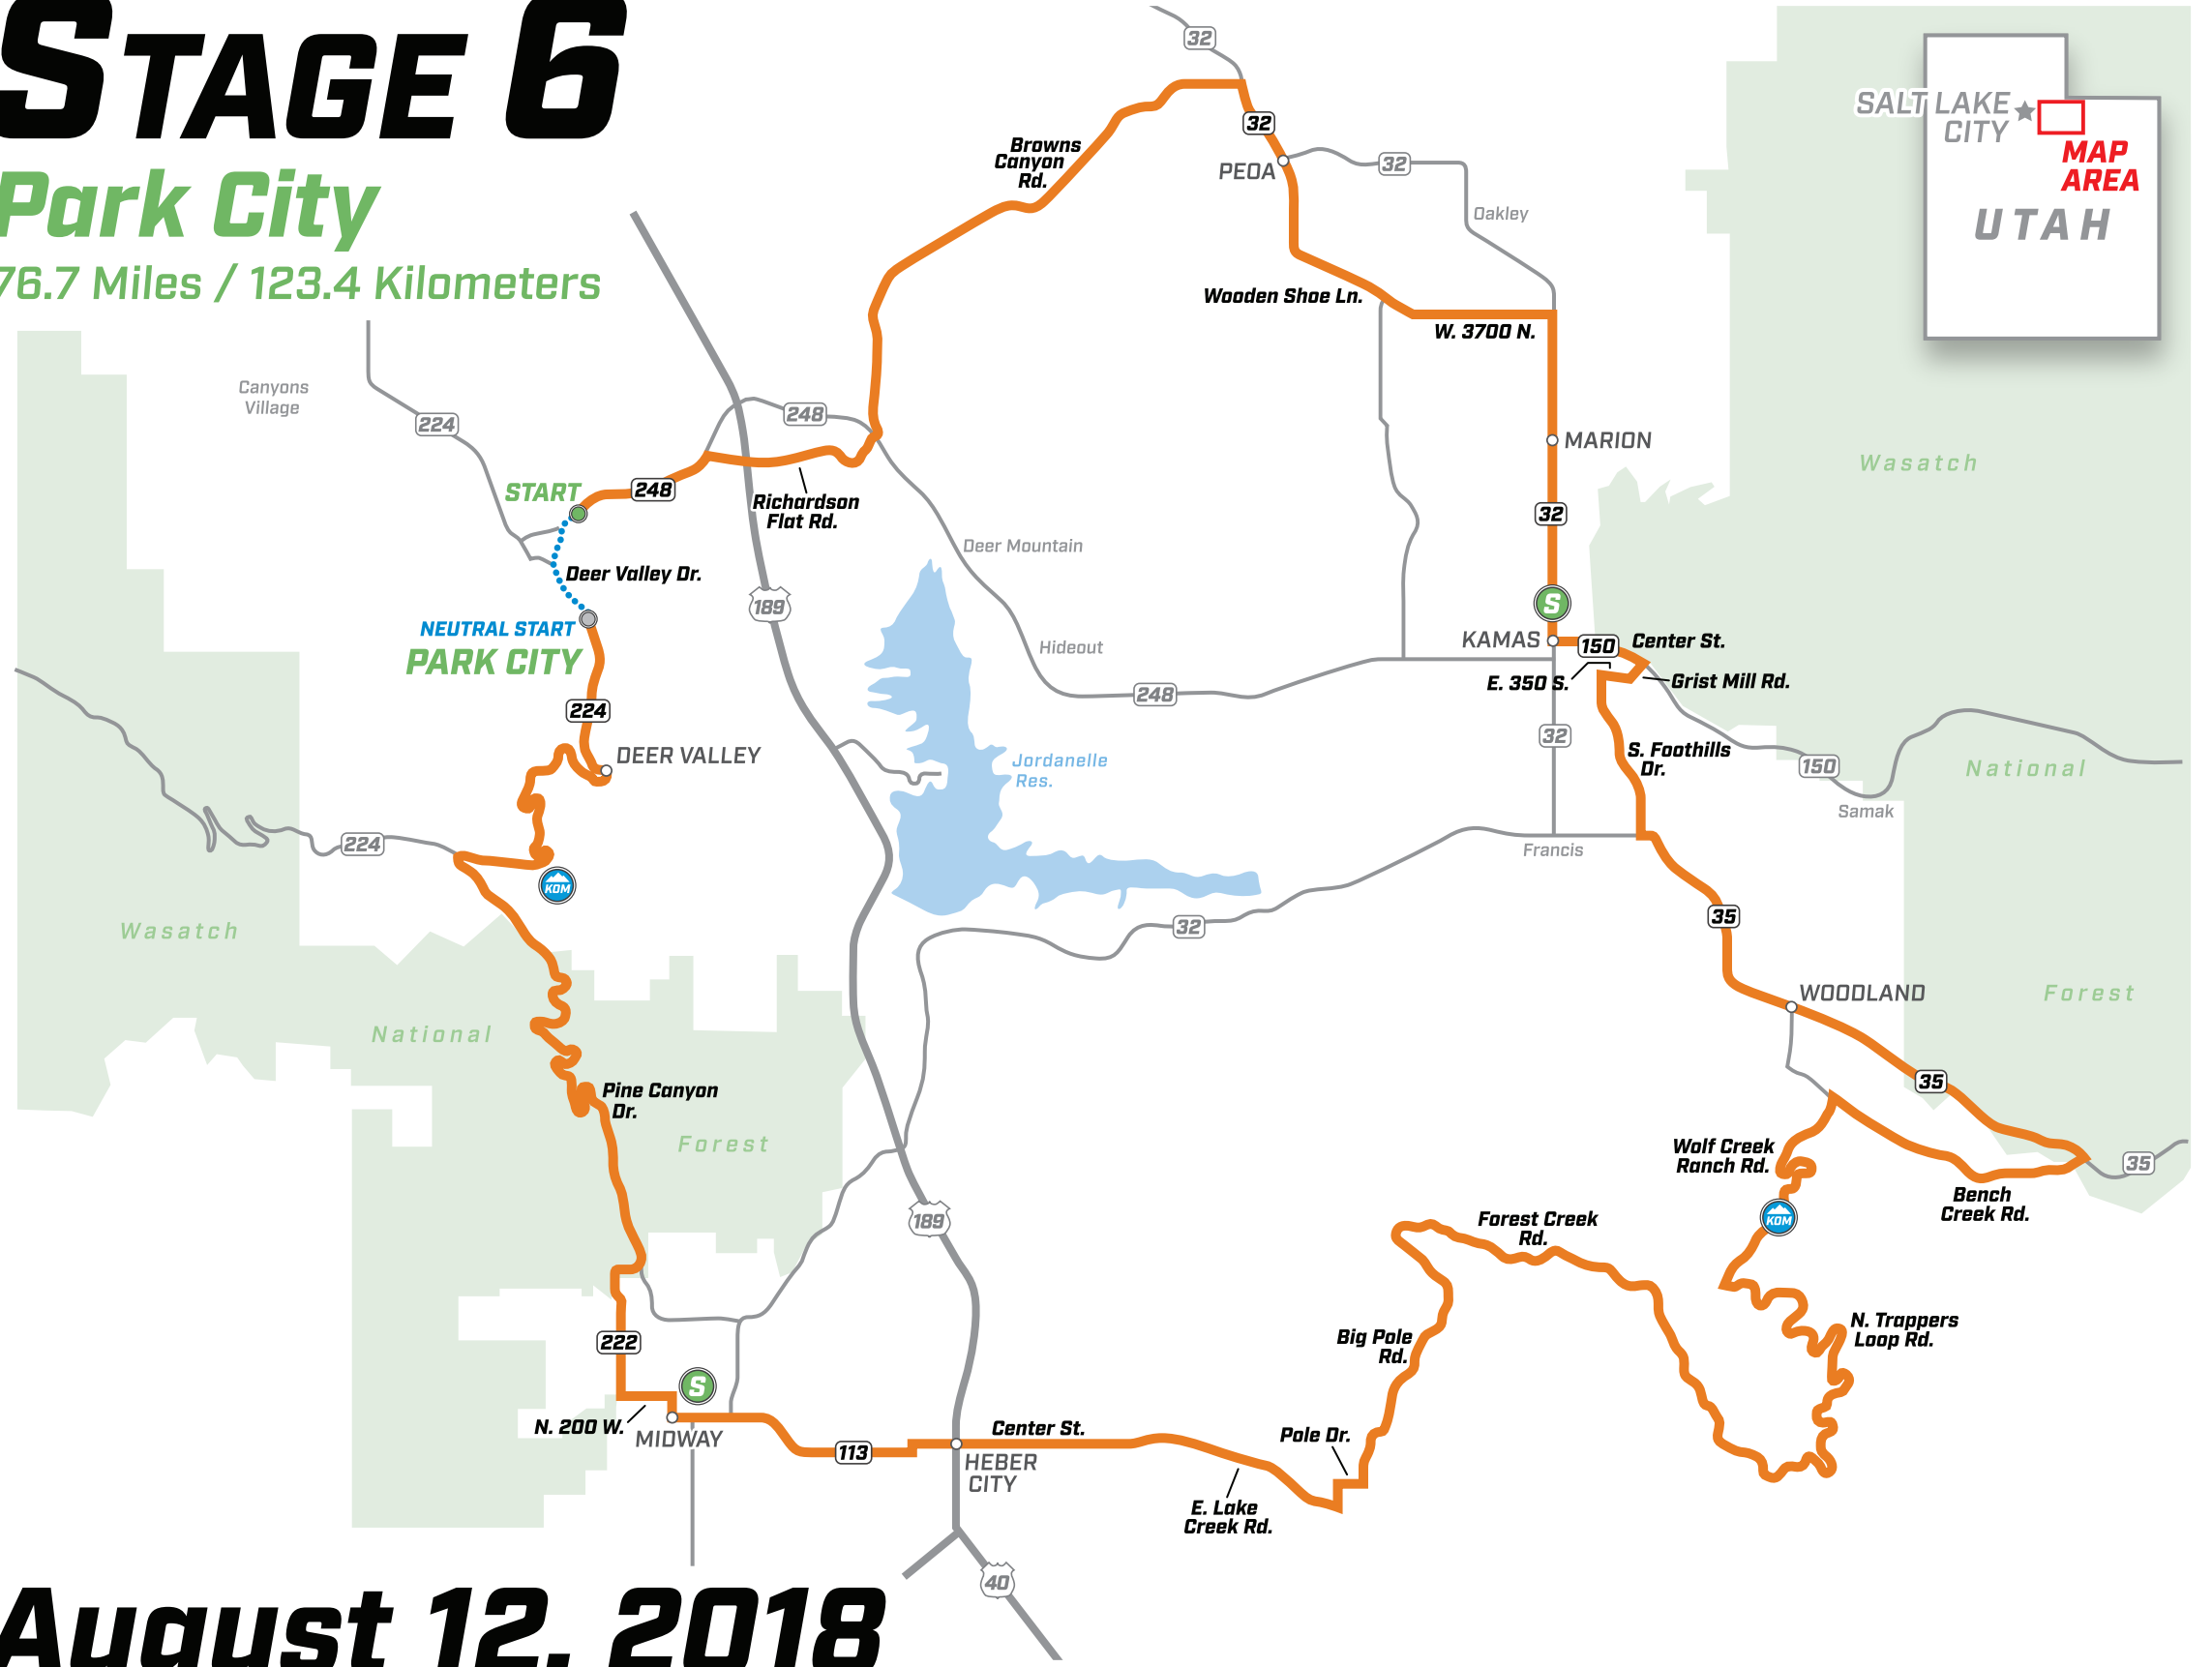

STAGE 6

Park City

76.7 Miles / 123.4 Kilometers

Sponsor

August 12, 2018

LEGEND

- Course —
- Start, Finish ● ●
- Sprint S
- KOM KOM
- City / Town ○
- Interstate 80
- U.S. Highway 89
- State Highway 17
- County Road